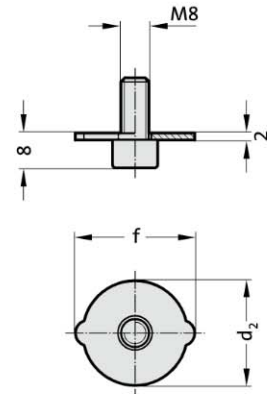

202.92.1.

Note:

The following guide pillars can be equipped with this cage retainer:

- 202.22.
- 202.24.
- 2021.46.
- 2021.50.

202.92.1. Cage retainer

d_1	19	20	24	25	30	32	38	40	48	50	60	63
d_2	18	19	23	24	29	31	37	39	47	49	59	62
f	22	23	27	28	34	36	42	44	52	54	64	67

Ordering Code (example):

Cage retainer =202.92.1.

Guide diameter d_1 38 mm = 038

Order No =202.92.1. 038