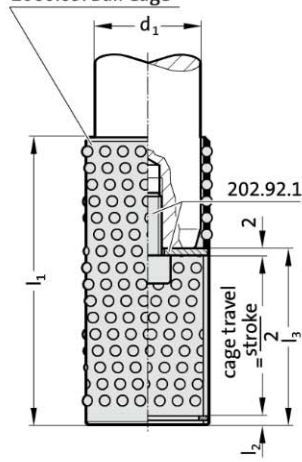

### Mounting example

order separately:  
206.75. Ball Cage  
2060.65. Ball Cage

### Ordering Code (example):

Cage retainer =202.92.1.

Guide diameter  $d_1$  38 mm = 038

Order No =202.92.1. 038