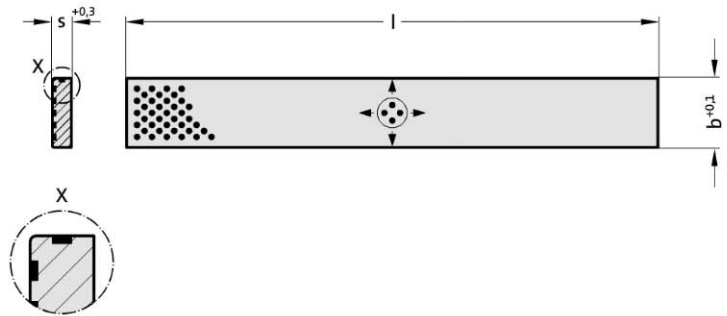

Flat guide bar with two sliding surfaces, Bronze with solid lubricant

2961.73.

Material:

Bronze with solid lubricant, oilless lubricating

Execution:

Sliding faces ground.

2961.73. Flat guide bar with two sliding surfaces, Bronze with solid lubricant

Order No	b	s	l	l
			305	605
2961.73.025.005.0305	25	5	●	
2961.73.030.006.0305	30	6	●	
2961.73.035.010.0605	35	10		●
2961.73.040.008.0605	40	8		●
2961.73.040.012.0605	40	12		●
2961.73.050.010.0605	50	10		●
2961.73.060.016.0605	60	16		●
2961.73.080.012.0605	80	12		●
2961.73.080.020.0605	80	20		●
2961.73.100.020.0605	100	20		●