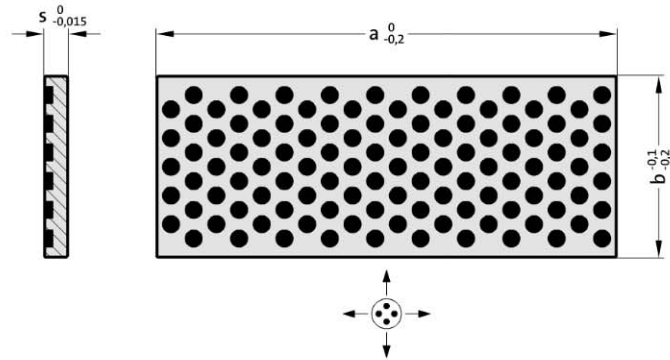

2961.76.

**Material:**

Bronze with solid lubricant, oilless lubricating

**Execution:**

Sliding faces ground.

**2961.76. Flat guide bar, Bronze with solid lubricant**

Order No	b	s	a
2961.76.025.005.050	25	5	50
2961.76.025.005.071	25	5	71
2961.76.025.005.090	25	5	90
2961.76.025.006.050	25	6	50
2961.76.025.006.063	25	6	63
2961.76.025.006.080	25	6	80
2961.76.025.006.100	25	6	100
2961.76.025.006.125	25	6	125
2961.76.040.005.050	40	5	50
2961.76.040.005.071	40	5	71
2961.76.040.005.090	40	5	90
2961.76.040.006.080	40	6	80
2961.76.040.006.100	40	6	100
2961.76.040.006.125	40	6	125
2961.76.040.006.160	40	6	160
2961.76.040.006.200	40	6	200
2961.76.063.006.080	63	6	80
2961.76.063.006.100	63	6	100
2961.76.063.006.125	63	6	125
2961.76.063.006.160	63	6	160
2961.76.063.008.125	63	8	125
2961.76.063.008.160	63	8	160
2961.76.063.008.200	63	8	200
2961.76.063.008.250	63	8	250
2961.76.063.008.315	63	8	315