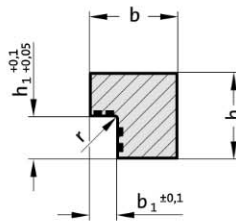

Material:

Bronze with solid lubricant, oilless lubricating

2962.71. Angled guide gib, Bronze with solid lubricant

Order No	b	h	b₁	h₁	l	l	l
					305	605	1005
2962.71.020.012.0305	20	12	5	6	●		
2962.71.025.015.0305	25	15	7	8	●		
2962.71.030.020.0305	30	20	9	12	●		
2962.71.032.030.0605	32	30	10	15		●	●
2962.71.035.035.0605	35	35	12	24		●	●
2962.71.050.045.0605	50	45	22	25		●	●
2962.71.050.050.0605	50	50	16	34		●	●