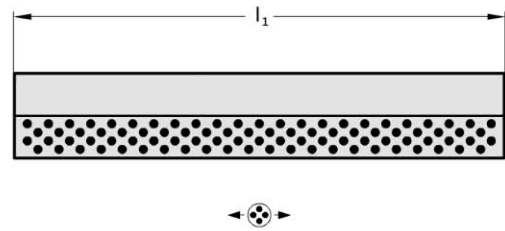

## Angled guide gib, Bronze with solid lubricant

2962.71.

### Material:

Bronze with solid lubricant, oilless lubricating

### 2962.71. Angled guide gib, Bronze with solid lubricant

Order No	b	h	b <sub>1</sub>	h <sub>1</sub>	l	l	l
					305	605	1005
2962.71.020.012.0305	20	12	5	6	●		
2962.71.025.015.0305	25	15	7	8	●		
2962.71.030.020.0305	30	20	9	12	●		
2962.71.032.030.0605	32	30	10	15		●	●
2962.71.035.035.0605	35	35	12	24		●	●
2962.71.050.045.0605	50	45	22	25		●	●
2962.71.050.050.0605	50	50	16	34		●	●