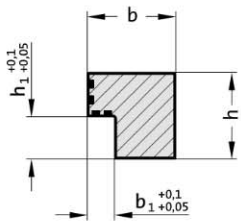

Angled guide gib, Bronze with solid lubricant

2962.72.

Material:
Bronze with solid lubricant, oilless lubricating

2962.72. Angled guide gib, Bronze with solid lubricant

Order No	b	h	b ₁	h ₁	l	l	l
					205	320	605
2962.72.015.012.0205	15	12	5	5	●		
2962.72.020.017.0205	20	17	5	7	●	●	
2962.72.020.022.0205	20	22	5	7	●	●	
2962.72.028.027.0205	28	27	8	10	●	●	●
2962.72.028.036.0205	28	36	8	10	●	●	●
2962.72.028.046.0205	28	46	8	10	●	●	●
2962.72.040.066.0205	40	66	12	22	●	●	●
2962.72.040.086.0205	40	86	12	26	●	●	●