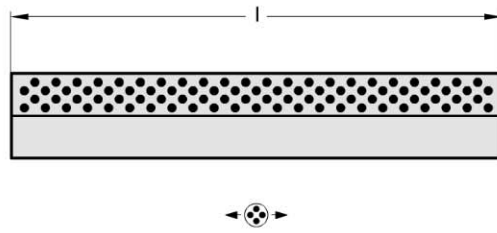

Angled guide gib, Bronze with solid lubricant

2962.72.

Material:
Bronze with solid lubricant, oilless lubricating

2962.72. Angled guide gib, Bronze with solid lubricant

Order No	b	h	b ₁	h ₁	l	l	l
					205	320	605
2962.72.015.012.0205	15	12	5	5	●		
2962.72.020.017.0205	20	17	5	7	●	●	
2962.72.020.022.0205	20	22	5	7	●	●	
2962.72.028.027.0205	28	27	8	10	●	●	●
2962.72.028.036.0205	28	36	8	10	●	●	●
2962.72.028.046.0205	28	46	8	10	●	●	●
2962.72.040.066.0205	40	66	12	22	●	●	●
2962.72.040.086.0205	40	86	12	26	●	●	●