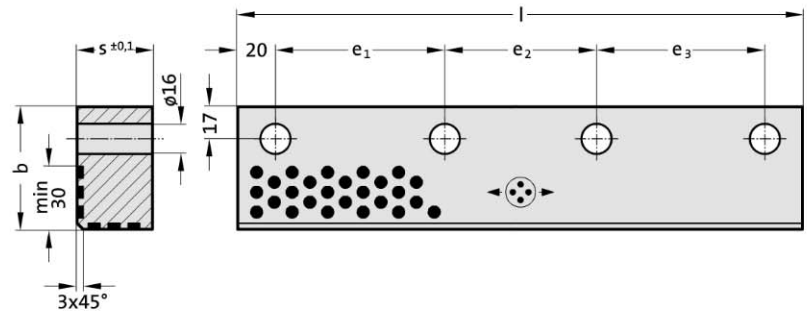

## Guide bar with two sliding surfaces, Bronze with solid lubricant

2962.77.

**Material:**

Bronze with solid lubricant, oilless lubricating

**Note:**

Screws not included.

**2962.77. Guide bar with two sliding surfaces, Bronze with solid lubricant**

Order No	b	s	l	e <sub>1</sub>	e <sub>2</sub>	e <sub>3</sub>	Number of screw holes
2962.77.065.040.0150	65	40	150	110	-	-	2
2962.77.065.040.0200	65	40	200	80	80	-	3
2962.77.065.040.0250	65	40	250	105	105	-	3
2962.77.065.040.0300	65	40	300	90	80	90	4
2962.77.065.040.0350	65	40	350	105	100	105	4
2962.77.065.065.0150	65	65	150	110	-	-	2
2962.77.065.065.0200	65	65	200	80	80	-	3
2962.77.065.065.0250	65	65	250	105	105	-	3
2962.77.065.065.0300	65	65	300	90	80	90	4
2962.77.065.065.0350	65	65	350	105	105	105	4