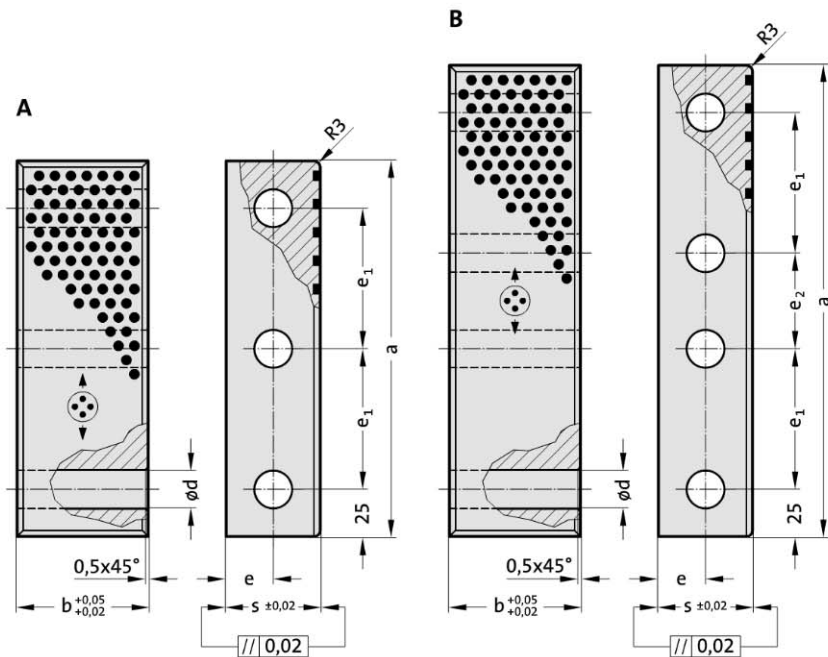

Guide bar with one sliding surfaces, Bronze with solid lubricant

2962.79.

Material:
Bronze with solid lubricant,
oilless lubricating

Note:
Screws not included.

2962.79. Guide bar with one sliding surfaces, Bronze with solid lubricant

Order No	Shape	b	s	a	e	e ₁	e ₂	d	Number of screw holes
2962.79.030.040.150	A	30	40	150	20	50	-	14	3
2962.79.030.040.200	A	30	40	200	20	75	-	14	3
2962.79.030.040.250	B	30	40	250	20	75	50	14	4
2962.79.040.040.150	A	40	40	150	20	50	-	14	3
2962.79.040.040.200	A	40	40	200	20	75	-	14	3
2962.79.040.040.250	B	40	40	250	20	75	50	14	4
2962.79.045.050.150	A	45	50	150	25	50	-	18	3
2962.79.045.050.200	A	45	50	200	25	75	-	18	3
2962.79.045.050.250	B	45	50	250	25	75	50	18	4
2962.79.055.050.150	A	55	50	150	25	50	-	18	3
2962.79.055.050.200	A	55	50	200	25	75	-	18	3
2962.79.055.050.250	B	55	50	250	25	75	50	18	4
2962.79.060.050.150	A	60	50	150	25	50	-	18	3
2962.79.060.050.200	A	60	50	200	25	75	-	18	3
2962.79.060.050.250	B	60	50	250	25	75	50	18	4
2962.79.070.050.150	A	70	50	150	25	50	-	18	3
2962.79.070.050.200	A	70	50	200	25	75	-	18	3
2962.79.070.050.250	B	70	50	250	25	75	50	18	4