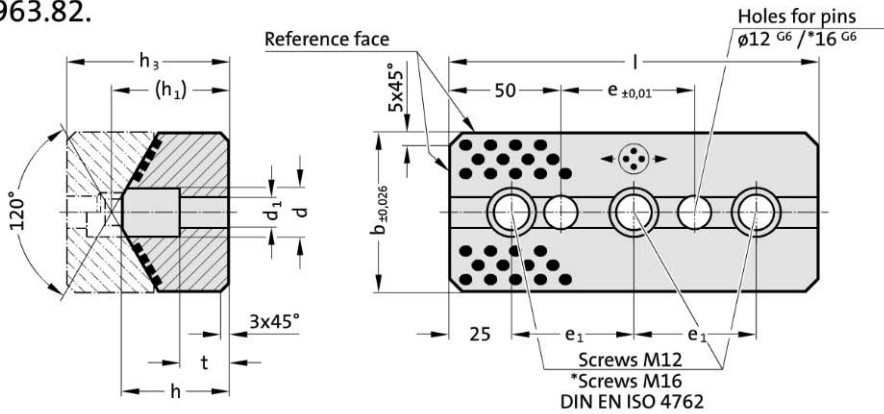

Sliding block, Bronze with solid lubricant, NAAMS
Prismatic guide, Steel, NAAMS

2963.82.

2963.82. Sliding block, Bronze with solid lubricant, NAAMS

Order No	b	h	(h ₁)	h ₃	l	e ₁	e	d	d ₁	t	Number of screw holes
2963.82.065.039.0150	65	39	(42)	65	150	100	50	20	13.5	13	2
2963.82.065.039.0200	65	39	(42)	65	200	150	100	20	13.5	13	2
2963.82.065.039.0250	65	39	(42)	65	250	100	150	20	13.5	13	3
2963.82.065.039.0300	65	39	(42)	65	300	125	200	20	13.5	13	3
2963.82.075.039.0150	75	39	(42)	65	150	100	50	20	13.5	13	2
2963.82.075.039.0200	75	39	(42)	65	200	150	100	20	13.5	13	2
2963.82.075.039.0250	75	39	(42)	65	250	100	150	20	13.5	13	3
2963.82.075.039.0300	75	39	(42)	65	300	125	200	20	13.5	13	3
2963.82.125.052.0150	125	52	(57)	85	150	100	50	26	17.5	15	2
2963.82.125.052.0200	125	52	(57)	85	200	150	100	26	17.5	15	2
2963.82.125.052.0250	125	52	(57)	85	250	100	150	26	17.5	15	3
2963.82.125.052.0300	125	52	(57)	85	300	125	200	26	17.5	15	3

Material:

Bronze with solid lubricant, oilless lubricating

Note:

Screws and pins are not included.

* at 2963.82.125.

2963.83.

2963.83. Prismatic guide, Steel, NAAMS

Order No	b	h	(h ₁)	h ₂	h ₃	l	e	e ₁	d	d ₁	t	Number of screw holes
2963.83.065.040.0150	65	40	(23)	21	65	150	50	100	20	13.5	10	2
2963.83.065.040.0200	65	40	(23)	21	65	200	100	150	20	13.5	10	2
2963.83.065.040.0250	65	40	(23)	21	65	250	150	100	20	13.5	10	3
2963.83.065.040.0300	65	40	(23)	21	65	300	200	125	20	13.5	10	3
2963.83.075.040.0150	75	40	(23)	21	65	150	50	100	20	13.5	10	2
2963.83.075.040.0200	75	40	(23)	21	65	200	100	150	20	13.5	10	2
2963.83.075.040.0250	75	40	(23)	21	65	250	150	100	20	13.5	10	3
2963.83.075.040.0300	75	40	(23)	21	65	300	200	125	20	13.5	10	3
2963.83.125.060.0150	125	60	(28)	27	85	150	50	100	26	17.5	15	2
2963.83.125.060.0200	125	60	(28)	27	85	200	100	150	26	17.5	15	2
2963.83.125.060.0250	125	60	(28)	27	85	250	150	100	26	17.5	15	3
2963.83.125.060.0300	125	60	(28)	27	85	300	200	125	26	17.5	15	3