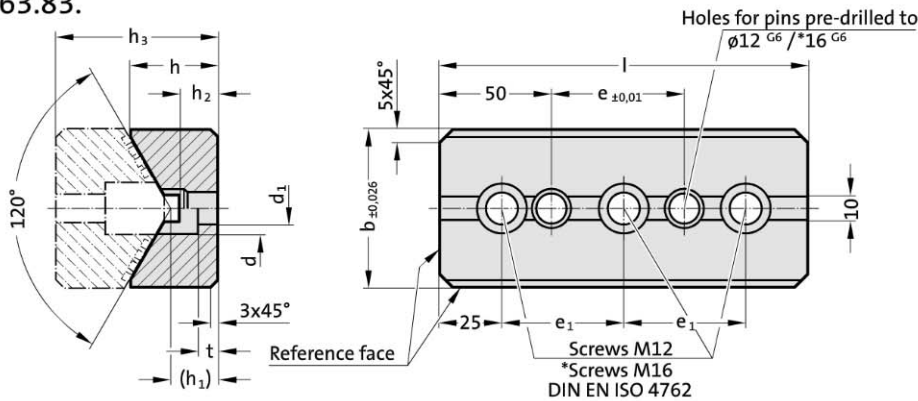

Sliding block, Bronze with solid lubricant, NAAMS
Prismatic guide, Steel, NAAMS

2963.82.

2963.82. Sliding block, Bronze with solid lubricant, NAAMS

Order No	b	h	(h ₁)	h ₃	l	e ₁	e	d	d ₁	t	Number of screw holes
2963.82.065.039.0150	65	39	(42)	65	150	100	50	20	13.5	13	2
2963.82.065.039.0200	65	39	(42)	65	200	150	100	20	13.5	13	2
2963.82.065.039.0250	65	39	(42)	65	250	100	150	20	13.5	13	3
2963.82.065.039.0300	65	39	(42)	65	300	125	200	20	13.5	13	3
2963.82.075.039.0150	75	39	(42)	65	150	100	50	20	13.5	13	2
2963.82.075.039.0200	75	39	(42)	65	200	150	100	20	13.5	13	2
2963.82.075.039.0250	75	39	(42)	65	250	100	150	20	13.5	13	3
2963.82.075.039.0300	75	39	(42)	65	300	125	200	20	13.5	13	3
2963.82.125.052.0150	125	52	(57)	85	150	100	50	26	17.5	15	2
2963.82.125.052.0200	125	52	(57)	85	200	150	100	26	17.5	15	2
2963.82.125.052.0250	125	52	(57)	85	250	100	150	26	17.5	15	3
2963.82.125.052.0300	125	52	(57)	85	300	125	200	26	17.5	15	3

Material:

Bronze with solid lubricant, oilless lubricating

Note:

Screws and pins are not included.

* at 2963.82.125.

2963.83.

2963.83. Prismatic guide, Steel, NAAMS

Order No	b	h	(h ₁)	h ₂	h ₃	l	e	e ₁	d	d ₁	t	Number of screw holes
2963.83.065.040.0150	65	40	(23)	21	65	150	50	100	20	13.5	10	2
2963.83.065.040.0200	65	40	(23)	21	65	200	100	150	20	13.5	10	2
2963.83.065.040.0250	65	40	(23)	21	65	250	150	100	20	13.5	10	3
2963.83.065.040.0300	65	40	(23)	21	65	300	200	125	20	13.5	10	3
2963.83.075.040.0150	75	40	(23)	21	65	150	50	100	20	13.5	10	2
2963.83.075.040.0200	75	40	(23)	21	65	200	100	150	20	13.5	10	2
2963.83.075.040.0250	75	40	(23)	21	65	250	150	100	20	13.5	10	3
2963.83.075.040.0300	75	40	(23)	21	65	300	200	125	20	13.5	10	3
2963.83.125.060.0150	125	60	(28)	27	85	150	50	100	26	17.5	15	2
2963.83.125.060.0200	125	60	(28)	27	85	200	100	150	26	17.5	15	2
2963.83.125.060.0250	125	60	(28)	27	85	250	150	100	26	17.5	15	3
2963.83.125.060.0300	125	60	(28)	27	85	300	200	125	26	17.5	15	3