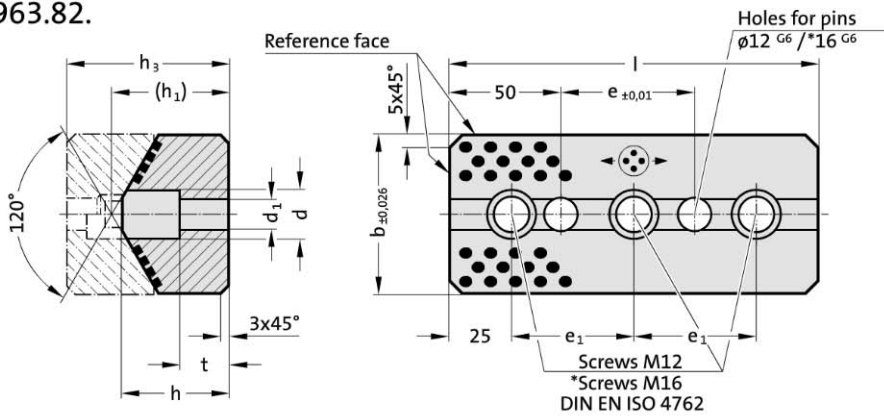

Sliding block, Bronze with solid lubricant, NAAMS Prismatic guide, Steel, NAAMS

2963.82.

2963.82. Sliding block, Bronze with solid lubricant, NAAMS

Order No	b	h	(h ₁)	h ₃	l	e ₁	e	d	d ₁	t	Number of screw holes
2963.82.065.039.0150	65	39	(42)	65	150	100	50	20	13.5	13	2
2963.82.065.039.0200	65	39	(42)	65	200	150	100	20	13.5	13	2
2963.82.065.039.0250	65	39	(42)	65	250	100	150	20	13.5	13	3
2963.82.065.039.0300	65	39	(42)	65	300	125	200	20	13.5	13	3
2963.82.075.039.0150	75	39	(42)	65	150	100	50	20	13.5	13	2
2963.82.075.039.0200	75	39	(42)	65	200	150	100	20	13.5	13	2
2963.82.075.039.0250	75	39	(42)	65	250	100	150	20	13.5	13	3
2963.82.075.039.0300	75	39	(42)	65	300	125	200	20	13.5	13	3
2963.82.125.052.0150	125	52	(57)	85	150	100	50	26	17.5	15	2
2963.82.125.052.0200	125	52	(57)	85	200	150	100	26	17.5	15	2
2963.82.125.052.0250	125	52	(57)	85	250	100	150	26	17.5	15	3
2963.82.125.052.0300	125	52	(57)	85	300	125	200	26	17.5	15	3

Material:

Bronze with solid lubricant, oilless lubricating

Note:

Screws and pins are not included.

* at 2963.82.125.

2963.83.

2963.83. Prismatic guide, Steel, NAAMS

Order No	b	h	(h ₁)	h ₂	h ₃	l	e	e ₁	d	d ₁	t	Number of screw holes
2963.83.065.040.0150	65	40	(23)	21	65	150	50	100	20	13.5	10	2
2963.83.065.040.0200	65	40	(23)	21	65	200	100	150	20	13.5	10	2
2963.83.065.040.0250	65	40	(23)	21	65	250	150	100	20	13.5	10	3
2963.83.065.040.0300	65	40	(23)	21	65	300	200	125	20	13.5	10	3
2963.83.075.040.0150	75	40	(23)	21	65	150	50	100	20	13.5	10	2
2963.83.075.040.0200	75	40	(23)	21	65	200	100	150	20	13.5	10	2
2963.83.075.040.0250	75	40	(23)	21	65	250	150	100	20	13.5	10	3
2963.83.075.040.0300	75	40	(23)	21	65	300	200	125	20	13.5	10	3
2963.83.125.060.0150	125	60	(28)	27	85	150	50	100	26	17.5	15	2
2963.83.125.060.0200	125	60	(28)	27	85	200	100	150	26	17.5	15	2
2963.83.125.060.0250	125	60	(28)	27	85	250	150	100	26	17.5	15	3
2963.83.125.060.0300	125	60	(28)	27	85	300	200	125	26	17.5	15	3