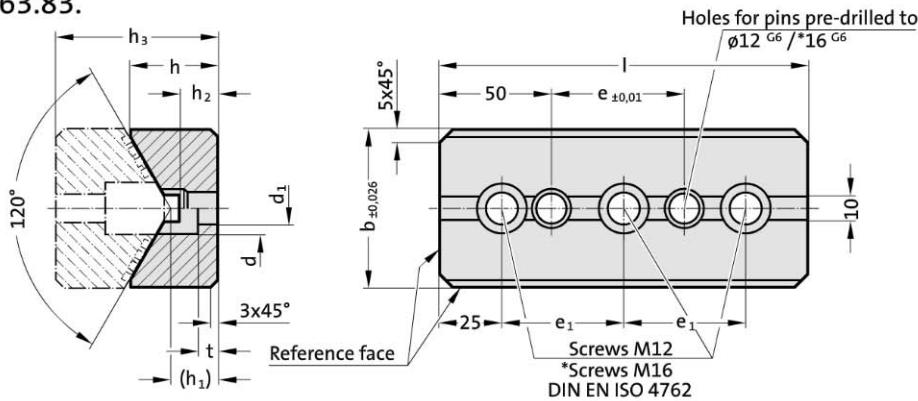

Sliding block, Bronze with solid lubricant, NAAMS Prismatic guide, Steel, NAAMS

2963.82.

2963.82. Sliding block, Bronze with solid lubricant, NAAMS

Order No	b	h	(h ₁)	h ₃	l	e ₁	e	d	d ₁	t	Number of screw holes
2963.82.065.039.0150	65	39	(42)	65	150	100	50	20	13.5	13	2
2963.82.065.039.0200	65	39	(42)	65	200	150	100	20	13.5	13	2
2963.82.065.039.0250	65	39	(42)	65	250	100	150	20	13.5	13	3
2963.82.065.039.0300	65	39	(42)	65	300	125	200	20	13.5	13	3
2963.82.075.039.0150	75	39	(42)	65	150	100	50	20	13.5	13	2
2963.82.075.039.0200	75	39	(42)	65	200	150	100	20	13.5	13	2
2963.82.075.039.0250	75	39	(42)	65	250	100	150	20	13.5	13	3
2963.82.075.039.0300	75	39	(42)	65	300	125	200	20	13.5	13	3
2963.82.125.052.0150	125	52	(57)	85	150	100	50	26	17.5	15	2
2963.82.125.052.0200	125	52	(57)	85	200	150	100	26	17.5	15	2
2963.82.125.052.0250	125	52	(57)	85	250	100	150	26	17.5	15	3
2963.82.125.052.0300	125	52	(57)	85	300	125	200	26	17.5	15	3

Material:

Bronze with solid lubricant, oilless lubricating

Note:

Screws and pins are not included.

* at 2963.82.125.

2963.83.

2963.83. Prismatic guide, Steel, NAAMS

Order No	b	h	(h ₁)	h ₂	h ₃	l	e	e ₁	d	d ₁	t	Number of screw holes
2963.83.065.040.0150	65	40	(23)	21	65	150	50	100	20	13.5	10	2
2963.83.065.040.0200	65	40	(23)	21	65	200	100	150	20	13.5	10	2
2963.83.065.040.0250	65	40	(23)	21	65	250	150	100	20	13.5	10	3
2963.83.065.040.0300	65	40	(23)	21	65	300	200	125	20	13.5	10	3
2963.83.075.040.0150	75	40	(23)	21	65	150	50	100	20	13.5	10	2
2963.83.075.040.0200	75	40	(23)	21	65	200	100	150	20	13.5	10	2
2963.83.075.040.0250	75	40	(23)	21	65	250	150	100	20	13.5	10	3
2963.83.075.040.0300	75	40	(23)	21	65	300	200	125	20	13.5	10	3
2963.83.125.060.0150	125	60	(28)	27	85	150	50	100	26	17.5	15	2
2963.83.125.060.0200	125	60	(28)	27	85	200	100	150	26	17.5	15	2
2963.83.125.060.0250	125	60	(28)	27	85	250	150	100	26	17.5	15	3
2963.83.125.060.0300	125	60	(28)	27	85	300	200	125	26	17.5	15	3