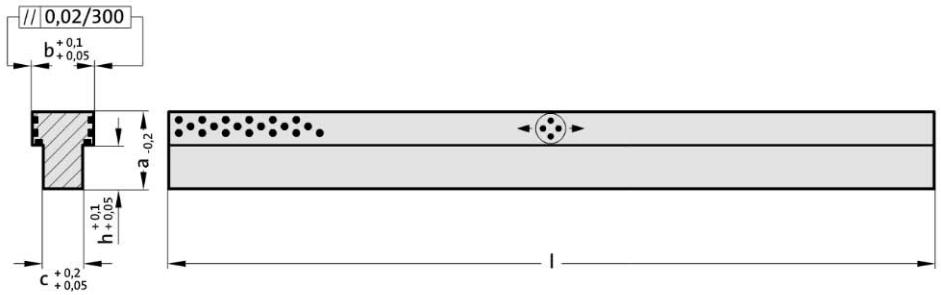

T-Guide bar, Bronze with solid lubricant

2964.77.

Material:
Bronze with solid lubricant,
oilless lubricating

2964.77. T-Guide bar, Bronze with solid lubricant

Order No	a	b	c	h	l
2964.77.012.018.0350	12	18	8	5	350
2964.77.025.022.0350	25	22	12	15	350
2964.77.035.028.0350	35	28	18	20	350

2964.78.

Material:
Bronze with solid lubricant,
oilless lubricating

2964.78. T-Guide bar, Bronze with solid lubricant

Order No	a	b	c	h	l
2964.78.012.018.0350	12	18	8	5	350
2964.78.025.022.0350	25	22	12	15	350
2964.78.035.028.0350	35	28	18	20	350