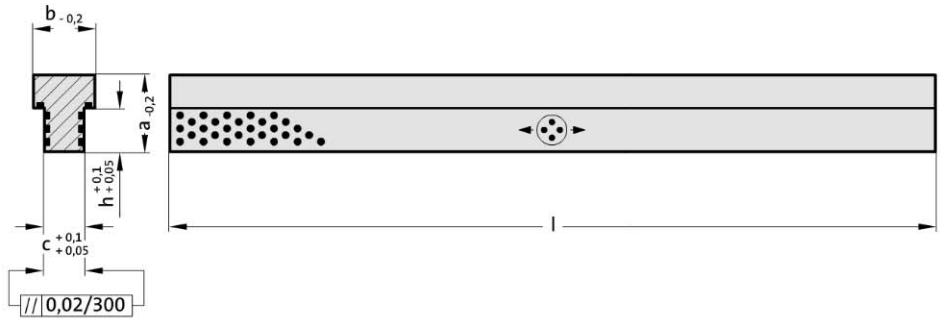

T-Guide bar, Bronze with solid lubricant

2964.77.

Material:
Bronze with solid lubricant,
oilless lubricating

2964.77. T-Guide bar, Bronze with solid lubricant

Order No	a	b	c	h	l
2964.77.012.018.0350	12	18	8	5	350
2964.77.025.022.0350	25	22	12	15	350
2964.77.035.028.0350	35	28	18	20	350

2964.78.

Material:
Bronze with solid lubricant,
oilless lubricating

2964.78. T-Guide bar, Bronze with solid lubricant

Order No	a	b	c	h	l
2964.78.012.018.0350	12	18	8	5	350
2964.78.025.022.0350	25	22	12	15	350
2964.78.035.028.0350	35	28	18	20	350