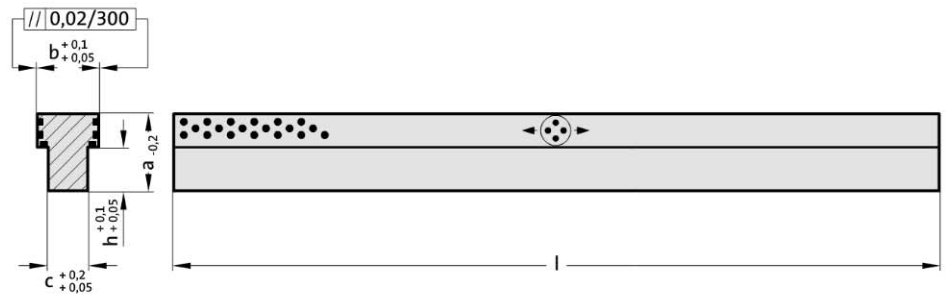

T-Guide bar, Bronze with solid lubricant

2964.77.

Material:
Bronze with solid lubricant,
oilless lubricating

2964.77. T-Guide bar, Bronze with solid lubricant

Order No	a	b	c	h	l
2964.77.012.018.0350	12	18	8	5	350
2964.77.025.022.0350	25	22	12	15	350
2964.77.035.028.0350	35	28	18	20	350

2964.78.

Material:
Bronze with solid lubricant,
oilless lubricating

2964.78. T-Guide bar, Bronze with solid lubricant

Order No	a	b	c	h	l
2964.78.012.018.0350	12	18	8	5	350
2964.78.025.022.0350	25	22	12	15	350
2964.78.035.028.0350	35	28	18	20	350