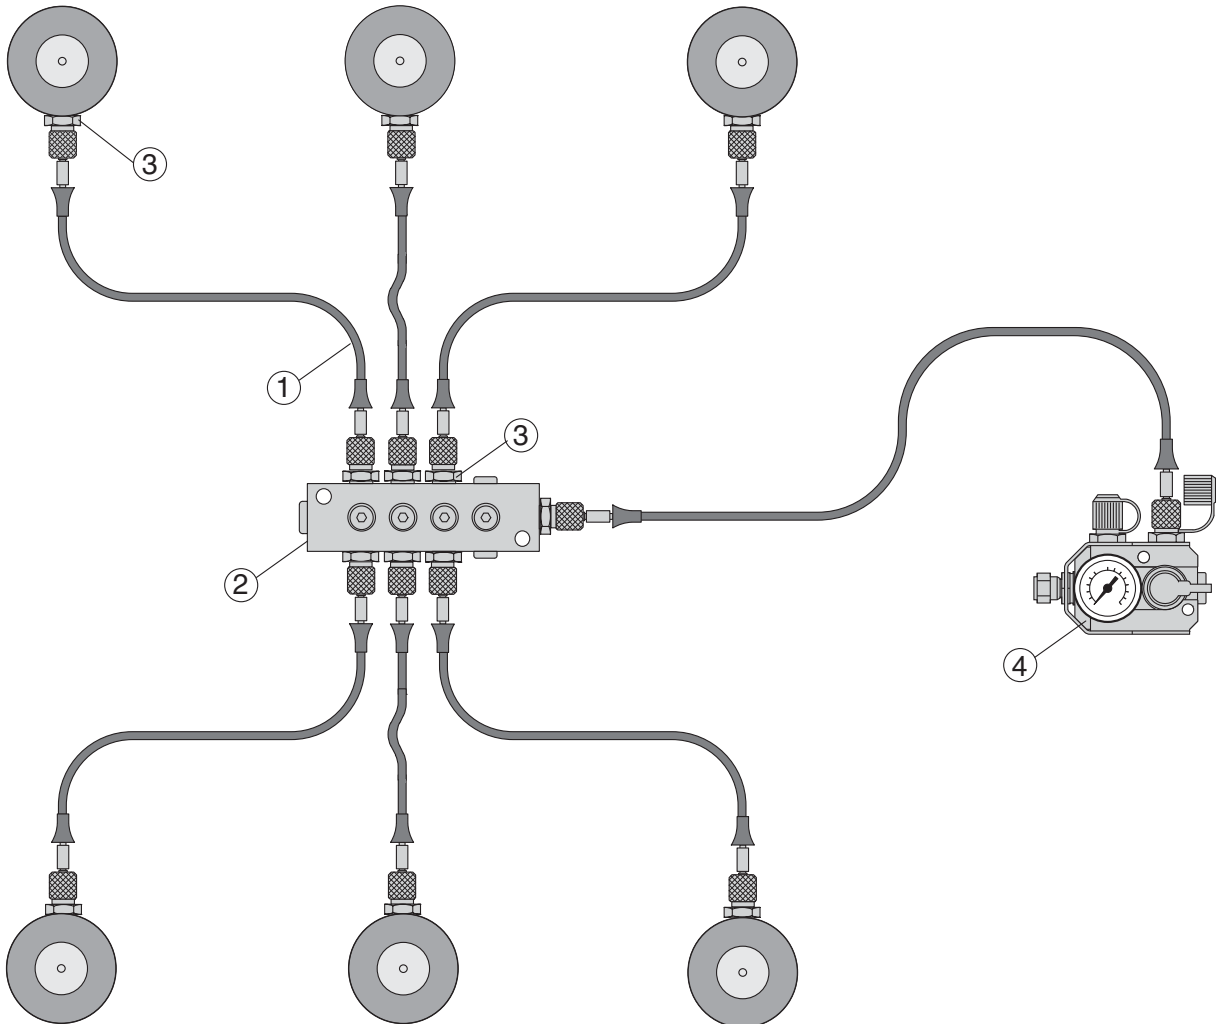

EZ Hose System

Installation Examples, EZ Hose System

Position	Quantity	Description	Order No
1	7	EZ Hose	4014974-XXXX
2	1	Multi-Coupling Block	3015044
3	13	G1/8" EZ Hose Adapter	4114973-G1/8
4	1	Control Block	3116114-01