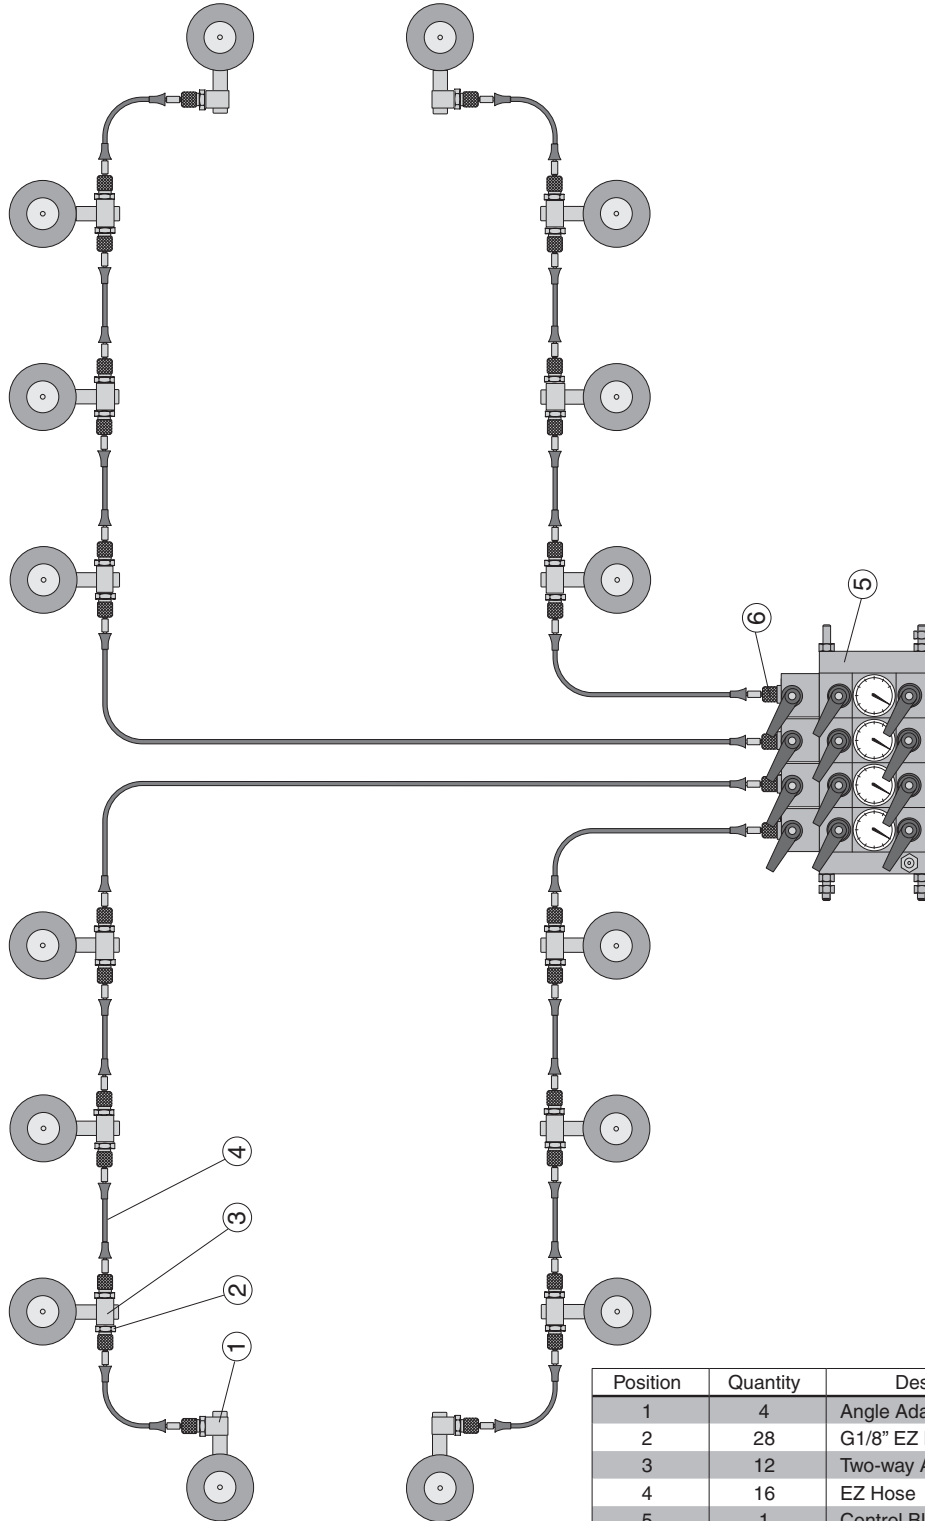

Installation Examples, EZ Hose system

Position	Quantity	Description	Order No
1	4	Angle Adapter	4016050-xx
2	28	G1/8" EZ Hose Adapter	4114973-G1/8
3	12	Two-way Adapter	4016051-xx
4	16	EZ Hose	4014974-xxxx
5	1	Control Block	2014839-04
6	4	G1/4" EZ Hose Adapter	4014973-G1/4