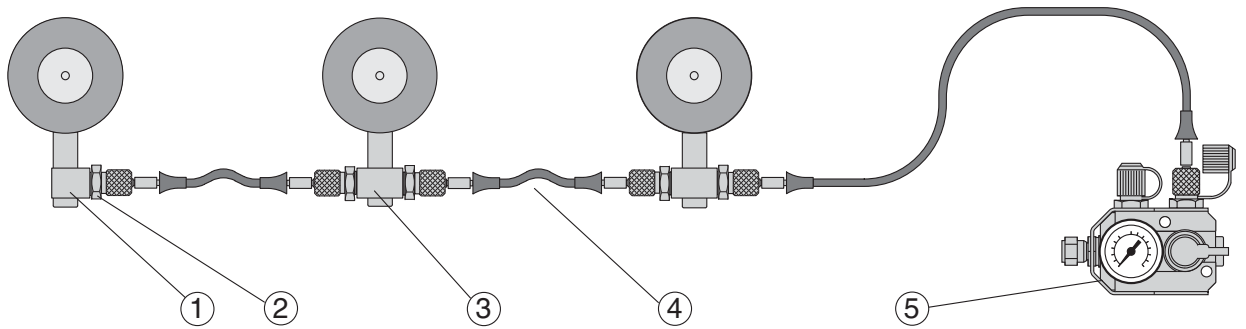

Position	Quantity	Description	Order No.
1	1	Angle Adapter	4016050-xx
2	5	G1/8" EZ Hose Adapter	4114973-G1/8
3	2	Two-way Adapter	4016051-xx
4	3	EZ Hose	4014974-xxxx
5	1	Control Block	3116114-01