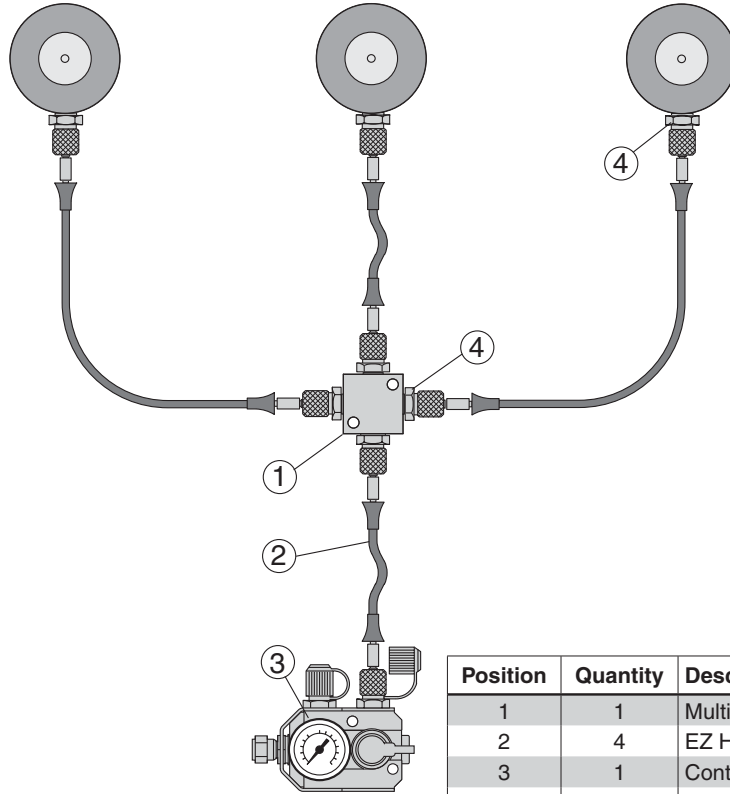

EZ Hose System

Installation Examples, EZ Hose system

Position	Quantity	Description	Order No.
1	1	Multi-Coupling Block	4017032
2	4	EZ Hose	4014974-XXXX
3	1	Control Block	3116114-01
4	7	G1/8" EZ Hose Adapter	4114973-G1/8