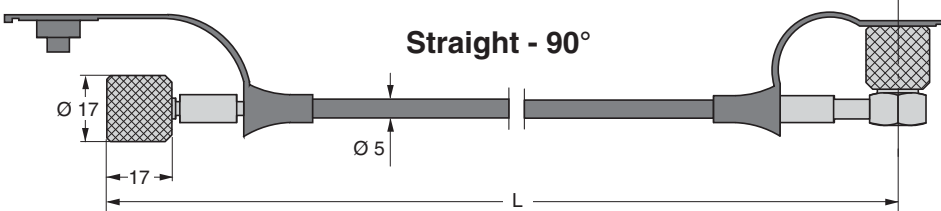

## EZ Hose System

The EZ Hose System is our most popular Hose System. It is a very compact and versatile O-ring sealed Hose System that allows connections to be tightened by hand. G1/8" and G1/4" connection ports can be connected to the EZ Hose System with the use of an appropriate adapter. A number of different standard hose lengths are available (see table below). Custom hose lengths can also be ordered **from 150 mm upwards**. Subsequent numbers are added to the order number according to the length required, e.g. hose length 2,500 mm = Order No. 4014974-2500

Min. bend radius 20 mm  
 Temp. range -20 to + 80°C  
 Rupture pressure 2,000 bar  
 Max. dynamic working pressure 500 bar

Micro/EZ Hose clip, **Order No. 502646**  
 (Can be used to secure hoses using an M5 screw.)

Order No. 4014974-XXXX

Order No.	L (mm)*
4014974-0200	200
4014974-0300	300
4014974-0400	400
4014974-0630	630
4014974-0800	800
4014974-1000	1000
4014974-1500	1500
4014974-2000	2000
4014974-XXXX**	XXXX

Order No. 4017568-XXXX

Order No.	L (mm)*
4017568-0200	200
4017568-0300	300
4017568-0400	400
4017568-0630	630
4017568-0800	800
4017568-1000	1000
4017568-1500	1500
4017568-2000	2000
4017568-XXXX**	XXXX

Order No. 4117568-XXXX

(To avoid twisting the hose, we recommend hose 4017568-XXXX together with angle adapter.)