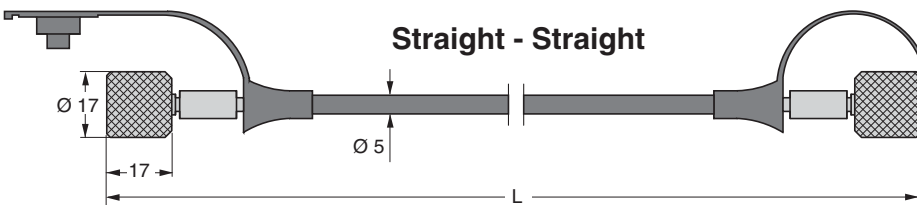

EZ Hose System

EZ Hose System

The EZ Hose System is our most popular Hose System. It is a very compact and versatile O-ring sealed Hose System that allows connections to be tightened by hand. G1/8" and G1/4" connection ports can be connected to the EZ Hose System with the use of an appropriate adapter. A number of different standard hose lengths are available (see table below). Custom hose lengths can also be ordered **from 150 mm upwards**. Subsequent numbers are added to the order number according to the length required, e.g. hose length 2,500 mm = Order No. 4014974-2500

Min. bend radius 20 mm
Temp. range -20 to + 80°C
Rupture pressure 2,000 bar
Max. dynamic working pressure 500 bar

Micro/EZ Hose clip, **Order No. 502646**
(Can be used to secure hoses using an M5 screw.)

Order No. 4014974-XXXX

Order No.	L (mm)*
4014974-0200	200
4014974-0300	300
4014974-0400	400
4014974-0630	630
4014974-0800	800
4014974-1000	1000
4014974-1500	1500
4014974-2000	2000
4014974-XXXX**	XXXX