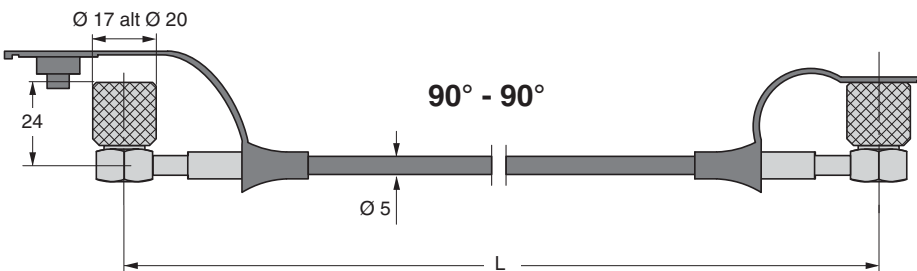

## EZ Hose System

The EZ Hose System is our most popular Hose System. It is a very compact and versatile O-ring sealed Hose System that allows connections to be tightened by hand. G1/8" and G1/4" connection ports can be connected to the EZ Hose System with the use of an appropriate adapter. A number of different standard hose lengths are available (see table below). Custom hose lengths can also be ordered **from 150 mm upwards**. Subsequent numbers are added to the order number according to the length required, e.g. hose length 2,500 mm = Order No. 4014974-2500

Min. bend radius 20 mm  
 Temp. range -20 to + 80°C  
 Rupture pressure 2,000 bar  
 Max. dynamic working pressure 500 bar

Micro/EZ Hose clip, **Order No. 502646**  
 (Can be used to secure hoses using an M5 screw.)

Order No. 4014974-XXXX

Order No.	L (mm)*
4014974-0200	200
4014974-0300	300
4014974-0400	400
4014974-0630	630
4014974-0800	800
4014974-1000	1000
4014974-1500	1500
4014974-2000	2000
4014974-XXXX**	XXXX

Order No. 4017568-XXXX

Order No.	L (mm)*
4017568-0200	200
4017568-0300	300
4017568-0400	400
4017568-0630	630
4017568-0800	800
4017568-1000	1000
4017568-1500	1500
4017568-2000	2000
4017568-XXXX**	XXXX

Order No. 4117568-XXXX

(To avoid twisting the hose, we recommend hose 4017568-XXXX together with angle adapter.)